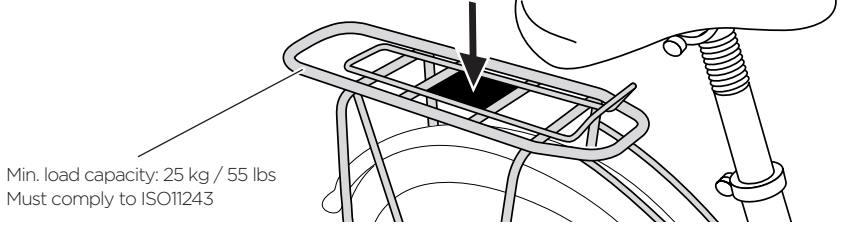

EN 14344

Europe & rest of the world	USA & Canada
9-72 M 9-22 kg 20-48,5 lbs	9-72 M 9-18 kg 20-40 lbs

Carbon Fiber Frame

Max. 25 km/h
15 mph

For mounting the Thule Yepp Maxi Adapter EasyFit.

1

Luggage carrier with EasyFit frame

Min. load capacity: 25 kg / 55 lbs
Must comply to ISO11243

Thule Yepp Maxi EasyFit Adapter: 12020409

Min. load capacity: 25 kg / 55 lbs
Must comply to ISO11243

2

i

*** max 100 mm
max (3.94")**

*** DE max 0 mm**