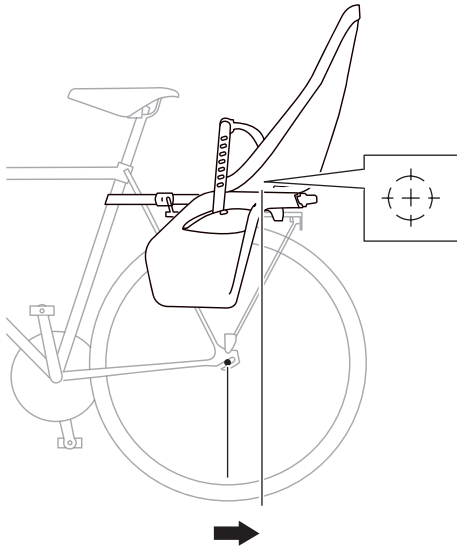

Min. load capacity: 25 kg / 55 lbs
Must comply to ISO11243

Thule Yepp Maxi EasyFit Adapter: 12020409

Min. load capacity: 25 kg / 55 lbs
Must comply to ISO11243

2

i

*** max 100 mm
max (3.94")**

*** DE max 0 mm**